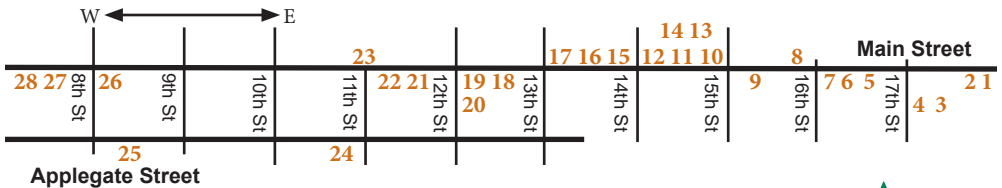

# Sip & stroll

PHILOMATH  
Est. 2011

**Tasting Locations:**

**July 23, 2022 3-7:00pm**

🍷	1 True Value Parking Lot	1732 Main Street	TICKET/WRISTBANDS
	2 True Value Parking Lot	1732 Main Street	Mauna Loa Grill
	3 Vinwood Taphouse	1736 Main Street	Long Timber Brewing Co
	4 Marcotte Distilling Co	1732 Main Street	Marcotte Distilling Co
	5 Eats & Treats	1644 Main Street	Cardwell Hill Cellars
	6 MAK Studio	1620 Main Street	Straightaway Cocktails
	7 Maxtivity Creative Space	1604 Main Street	Gelardi Vineyard/Poco Collina
💡	8 The Fir Country Cottage	1543 Main Street	Jason's Tropical Sno
	9 Nourish Medical Spa	1520 Main Street	Emerson Vineyards
	10 Timber Towne Coffee	1427 Main Street	4 Spirits Distillery
	11 Timber Towne Parking Lot	1427 Main Street	Mud Oven Pizza
	12 Farmers Insurance - Housley	1427 Main Street	Pheasant Court Winery
	13 La Rockita	1413 Main Street	2 Towns Ciderhouse
	14 Figaros Pizza	1411 Main Street	Snow Peak Brewery
	15 Woodsy Home	1337 Main Street	Bluebird Hill Cellars
	16 Anytime Fitness	1313 Main Street	503 Distilling & Cocktails
	17 Dirt Road Brewing	1301 Main Street	Dirt Road Brewing
	18 Citizens Bank	1224 Main Street	Epiphany Cold Brew
TICKET	19 Citizens Bank	1224 Main Street	EXTRA TICKET SALES
	20 Les & Bob's	1204 Main Street	Chateau Bianca Winery
🎵	21 Meet'n Place	1150 Main Street	Dregs Vodka
	22 The Philomath Emporium	1120 Main Street	Cat Man Cellars
	23 Philomath Museum	1101 Main Street	Spiritopia
🏥	24 Ark Animal Hospital	1100 Applegate St	Vivacity Fine Spirits
🏥	25 Compton Family Wines	810 Applegate St	Compton Family Wines
	26 Soft Star Shoes	914 Main Street	Lumos Winery
💡	27 Beggs Tire	838 Main Street	Snow Cones for Ukraine
🍷	28 Beggs Tire	838 Main Street	TICKET/WRISTBANDS